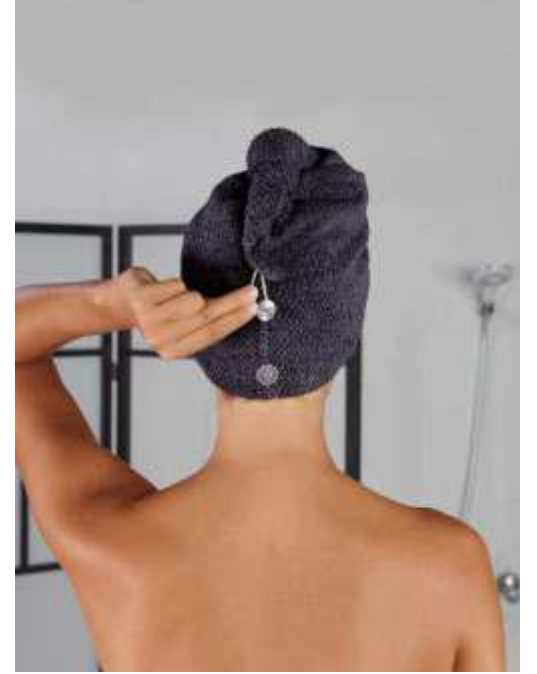

BONE HAIR TOWEL

28x65 CM (2 Adt. / 2 Pcs.)

ANTRASİT, KAHVERENGİ, YAVRUAĞZI, MAVİ, PUDRA, SİYAH
ANTHRACITE, BROWN, LIGHT PINK, BLUE, POWDER, BLACK
%100 PAMUK / 100% COTTON

BATHROBE & TOWEL SET