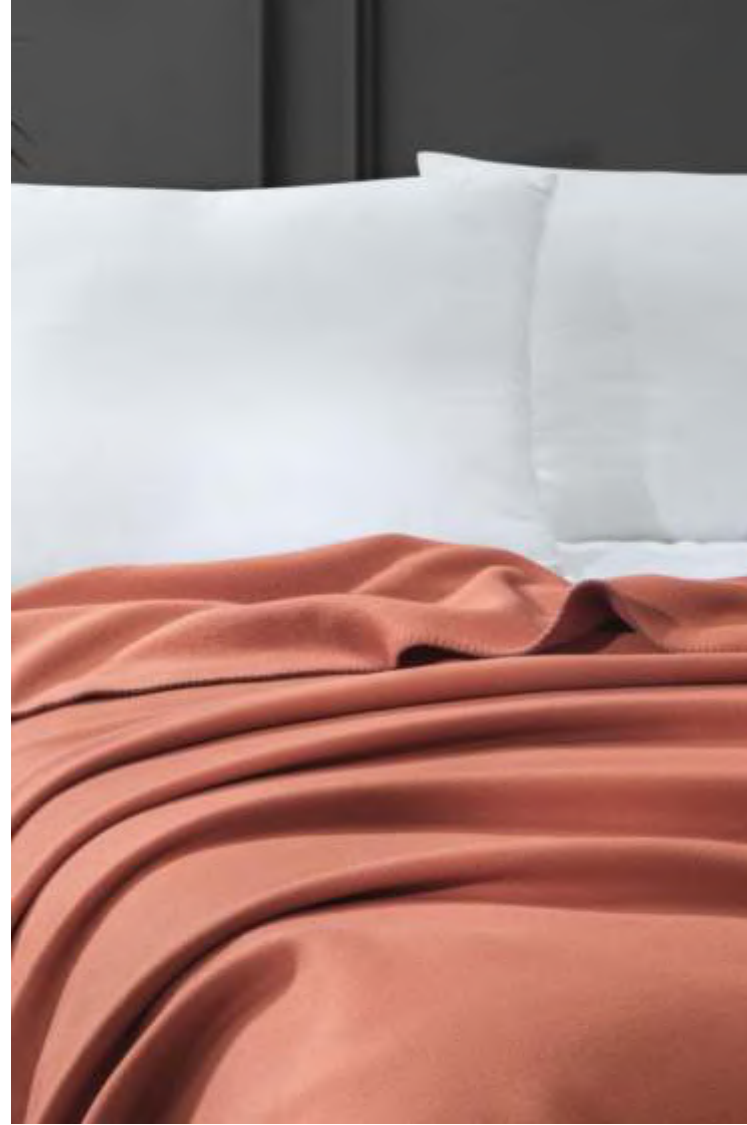

BLOOM

POLAR

130X170 CM / 160X200 CM / 200X200 CM
HAKİ YEŞİL, HARDAL, KİREMİT, GRİ, SİYAH
KHAKI GREEN, MUSTARD, TILE, GRAY, BLACK
%100 POLYESTER / 100%POLYESTER

BLANKET & THROW